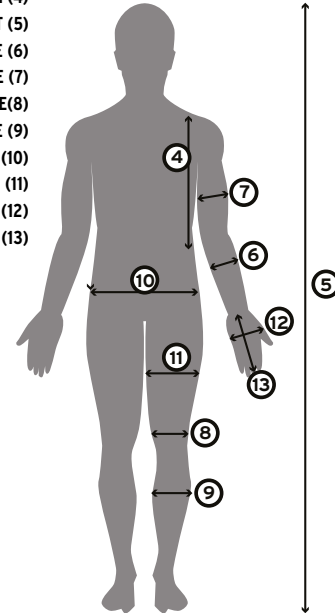

BODY PROTECTION SIZE GUIDE

ELBOW PADS SIZE GUIDE

	S		M		L		XL	
	EU/cm	US/in	EU/cm	US/in	EU/cm	US/in	EU/cm	US/in
BICEPS CIRCUMFERENCE 7	23-26	9-10	26-29	10 - 11½	29-32	11½-12½	32-35	12½-14
FOREARM CIRCUMFERENCE 6	20-24	8-9½	24-28	9½-11	28-31	11-12	31-34	12-13 ½

KNEE PADS SIZE GUIDE

	XS		S		M		L		XL	
	EU/cm	US/in	EU/cm	US/in	EU/cm	US/in	EU/cm	US/in	EU/cm	US/in
10CM ABOVE KNEE CAP CIRCUMFERENCE 8	36-39	14½-15½	39-42	15½-16½	42-45	16½-17½	45-48	17½-19	48-50	19-20
Calf Circumference 9	29-32	11½-12½	32-35	12½-14	35-38	14-15	38-41	15-16	41-43	16-17

GLOVES SIZE GUIDE

	XXS		XS		S		M		L		XL	
	EU/cm	US/in	EU/cm	US/in	EU/cm	US/in	EU/cm	US/in	EU/cm	US/in	EU/cm	US/in
HAND CIRCUMFERENCE 12	12-14	5 - 5½	14-17	5½ - 6½	17-19	6½ - 7½	19-22	7½ - 8½	22-24	8½ - 9½	24-27	9½ - 10½
HAND LENGTH 13	12-14	5 - 5½	14-17	5½ - 6½	17-19	6½ - 7½	19-22	7½ - 8½	22-24	8½ - 9½	24-27	9½ - 10½

- WAIST-TO-SHOULDER [W-S] LENGTH (4)
- APPROXIMATE BODY HEIGHT (5)
- FOREARM CIRCUMFERENCE (6)
- BICEPS CIRCUMFERENCE (7)
- ABOVE KNEE CAP CIRCUMFERENCE(8)
- CALF CIRCUMFERENCE (9)
- HIP CIRCUMFERENCE (10)
- LEG CIRCUMFERENCE (11)
- HAND CIRCUMFERENCE (12)
- HAND LENGTH (13)