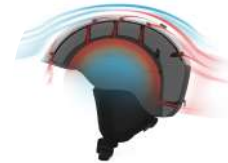

NOTION NOSHOCK HELMET BY SHRED.

Meet the Notion. This premium helmet checks all the boxes.

**SLYTECH™ SHOCK
ABSORPTION BY SHRED.**

- ✓ Protection from linear impacts

VENTILATION

- ✓ 3 Positions
- ✓ Top | Back | Sides
- ✓ Single Switch

**SHRED. ROTATIONAL
ENERGY SYSTEM™**

- ✓ Protection from rotational forces