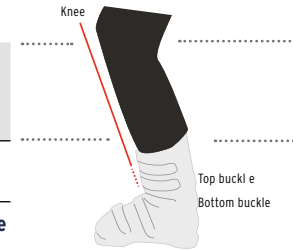

SHIN GUARDS SIZE GUIDE

	S		M / STD		L / XTD		PRO*	
	EU/cm	US/in	EU/cm	US/in	EU/cm	US/in	EU/cm	US/in
KNEE TO TOP BUCKLE LENGTH	31	12¾	38	15	42	16½	43	17

* choose PRO to cover up to the bottom buckle