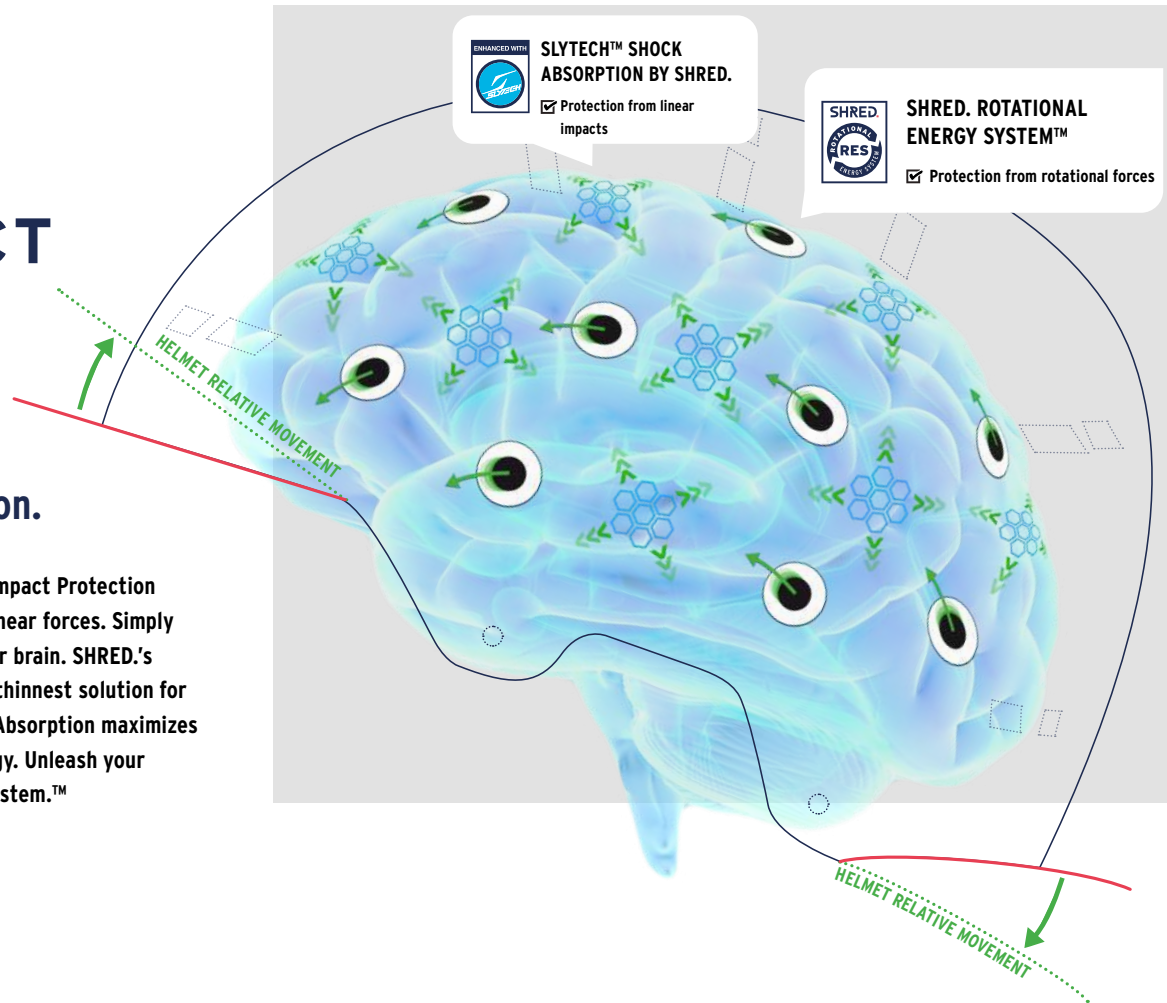

(4) SNUG REGULAR ROOMY

HELMETS TECHNOLOGY

SMART IMPACT PROTECTION

Powered by SHRED.'s Rotational Energy System™ and Slytech™ Shock Absorption.

To boost your confidence and fun, SHRED.'s Smart Impact Protection System™ effectively combats both rotational and linear forces. Simply put, this reduces harmful forces transmitted to your brain. SHRED.'s Rotational Energy System™ offers the lightest and thinnest solution for addressing rotational forces while Slytech™ Shock Absorption maximizes the helmet's ability to dissipate linear impact energy. Unleash your potential with SHRED.'s Smart Impact Protection System.™