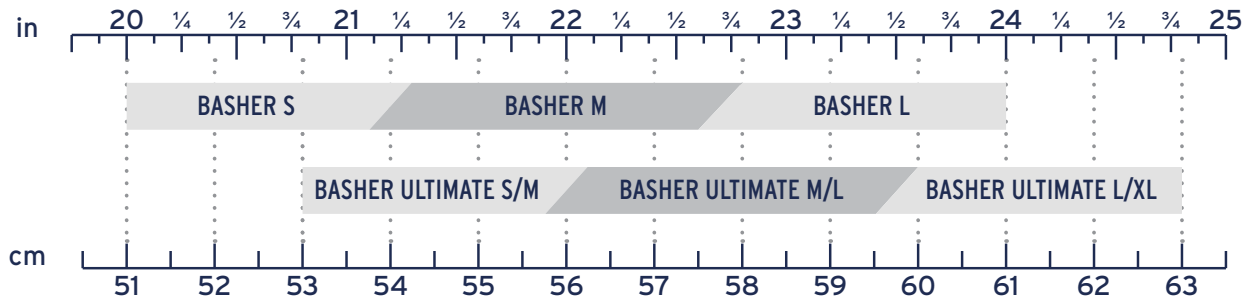

FIS HELMETS PURCHASE & SIZE GUIDE

		BASHER ULTIMATE	BASHER
CONSTRUCTION	HYBRID		
	IN-MOLD		
	HARD-SHELL	✓	✓
MAIN FEATURES	ROTATIONAL ENERGY SYSTEM™	✓	✓
	CASIDION NANOTECH SHIELDING™	✓	
	FIS STICKER	✓	✓
	XT2® FABRIC	✓	
	CUSTOM FIT KIT	✓	✓
	SLALOM CHIN GUARD COMPATIBLE	✓	✓
	SUGGESTED USE	Race	Race

Use a tape measure to find your head circumference. You should measure from the middle of the forehead above the ears to the back of the head.

We continuously adjust our size charts based on the feedback we receive from the market. For the latest size information on all of our products please visit shredoptics.com