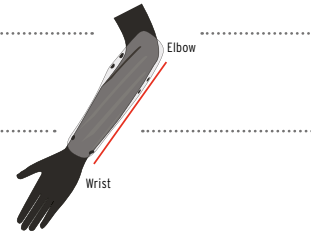

SKI RACE PROTECTION SIZE GUIDE

ARM GUARDS SIZE GUIDE

	S		M / STD		L / XTD	
	EU/cm	US/in	EU/cm	US/in	EU/cm	US/in
WRIST TO ELBOW LENGTH	25	9¾	27,5	10¾	30,5	12